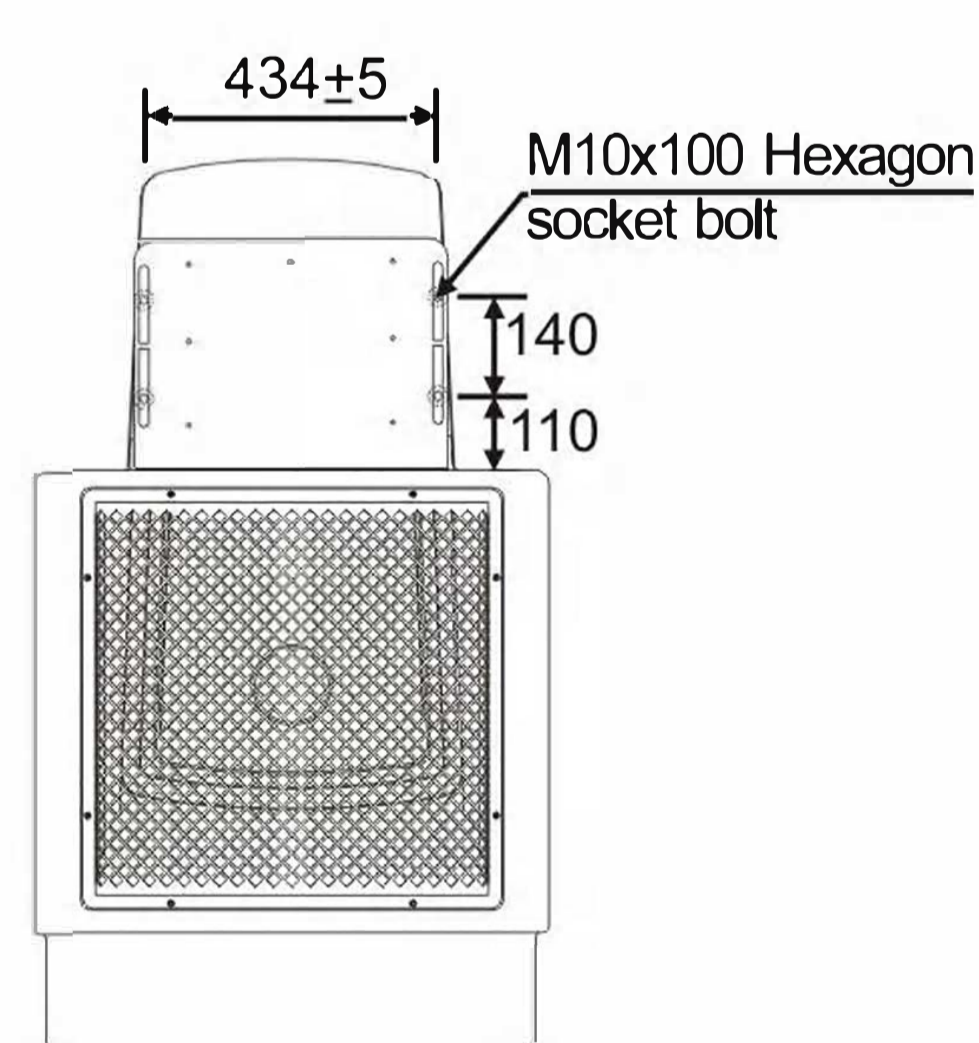

### Main features:

- Easy Installation. Wall hung on pool wall with 4pcs fixed screws.
- Safety performance. Work with low-voltage as DC36V.
- Operate with low noise, no vibration.
- Minimum depth requirement of 0.9m.
- Innovative and fashionable design, pretty and compact.
- Manufactured by environmental, UV-resistance, corrosion resistant materials.
- Suitable for reconstructive old pools or new pools in different sizes.

Standard

Customizable Colour

Model	Power supply (V)	Working voltage (V)	Input power (kW)	Rated power (kW)	Laminar outlet (mm)	Max flow (m <sup>3</sup> /h)	Max speed (m/min)	Dimension (mm)
RPU20	220V	DC36	3.0	2.0	500 x 280	1000	186	1336 x 765 x 1265
RPU25	220V	DC36	4.0	2.5	500 x 280	1300	240	1336 x 765 x 1265