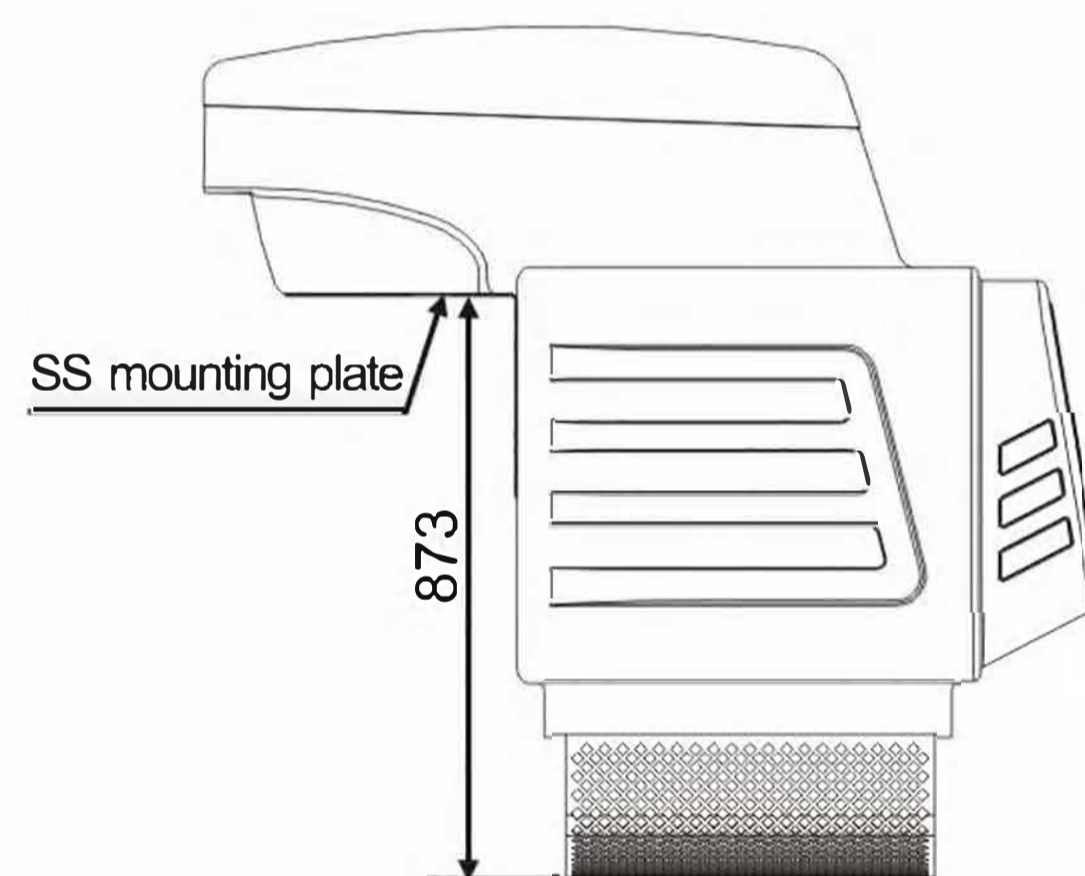

### Main features:

- Easy Installation. Wall hung on pool wall with 4pcs fixed screws.
- Safety performance. Work with low-voltage as DC36V.
- Operate with low noise, no vibration.
- Minimum depth requirement of 0.9m.
- Innovative and fashionable design, pretty and compact.
- Manufactured by environmental, UV-resistance, corrosion resistant materials.
- Suitable for reconstructive old pools or new pools in different sizes.

Standard

Customizable Colour

Model	Power supply (V)	Working voltage (V)	Input power (kW)	Rated power (kW)	Laminar outlet (mm)	Max flow (m <sup>3</sup> /h)	Max speed (m/min)	Dimension (mm)
RPU20	220V	DC36	3.0	2.0	500 x 280	1000	186	1336 x 765 x 1265
RPU25	220V	DC36	4.0	2.5	500 x 280	1300	240	1336 x 765 x 1265