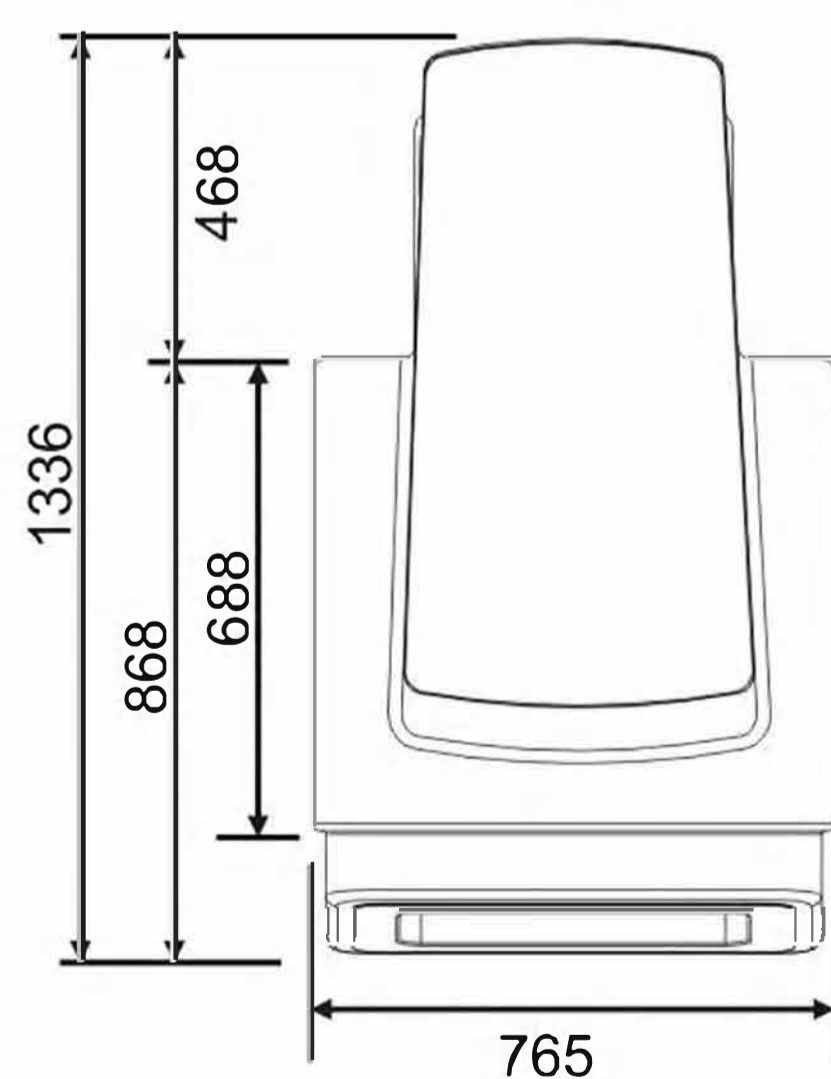

### Main features:

- Easy Installation. Wall hung on pool wall with 4pcs fixed screws.
- Safety performance. Work with low-voltage as DC36V.
- Operate with low noise, no vibration.
- Minimum depth requirement of 0.9m.
- Innovative and fashionable design, pretty and compact.
- Manufactured by environmental, UV-resistance, corrosion resistant materials.
- Suitable for reconstructive old pools or new pools in different sizes.

Standard

Customizable Colour

Model	Power supply (V)	Working voltage (V)	Input power (kW)	Rated power (kW)	Laminar outlet (mm)	Max flow (m <sup>3</sup> /h)	Max speed (m/min)	Dimension (mm)
RPU20	220V	DC36	3.0	2.0	500 x 280	1000	186	1336 x 765 x 1265
RPU25	220V	DC36	4.0	2.5	500 x 280	1300	240	1336 x 765 x 1265