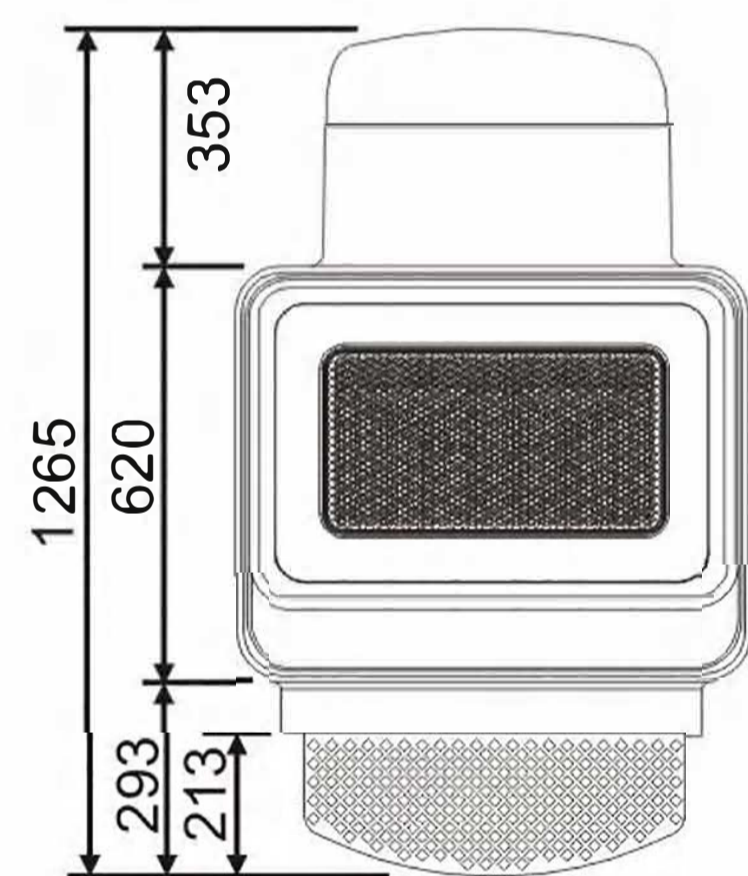

### Main features:

- Easy Installation. Wall hung on pool wall with 4pcs fixed screws.
- Safety performance. Work with low-voltage as DC36V.
- Operate with low noise, no vibration.
- Minimum depth requirement of 0.9m.
- Innovative and fashionable design, pretty and compact.
- Manufactured by environmental, UV-resistance, corrosion resistant materials.
- Suitable for reconstructive old pools or new pools in different sizes.

Standard

Customizable Colour

Model	Power supply (V)	Working voltage (V)	Input power (kW)	Rated power (kW)	Laminar outlet (mm)	Max flow (m <sup>3</sup> /h)	Max speed (m/min)	Dimension (mm)
RPU20	220V	DC36	3.0	2.0	500 x 280	1000	186	1336 x 765 x 1265
RPU25	220V	DC36	4.0	2.5	500 x 280	1300	240	1336 x 765 x 1265